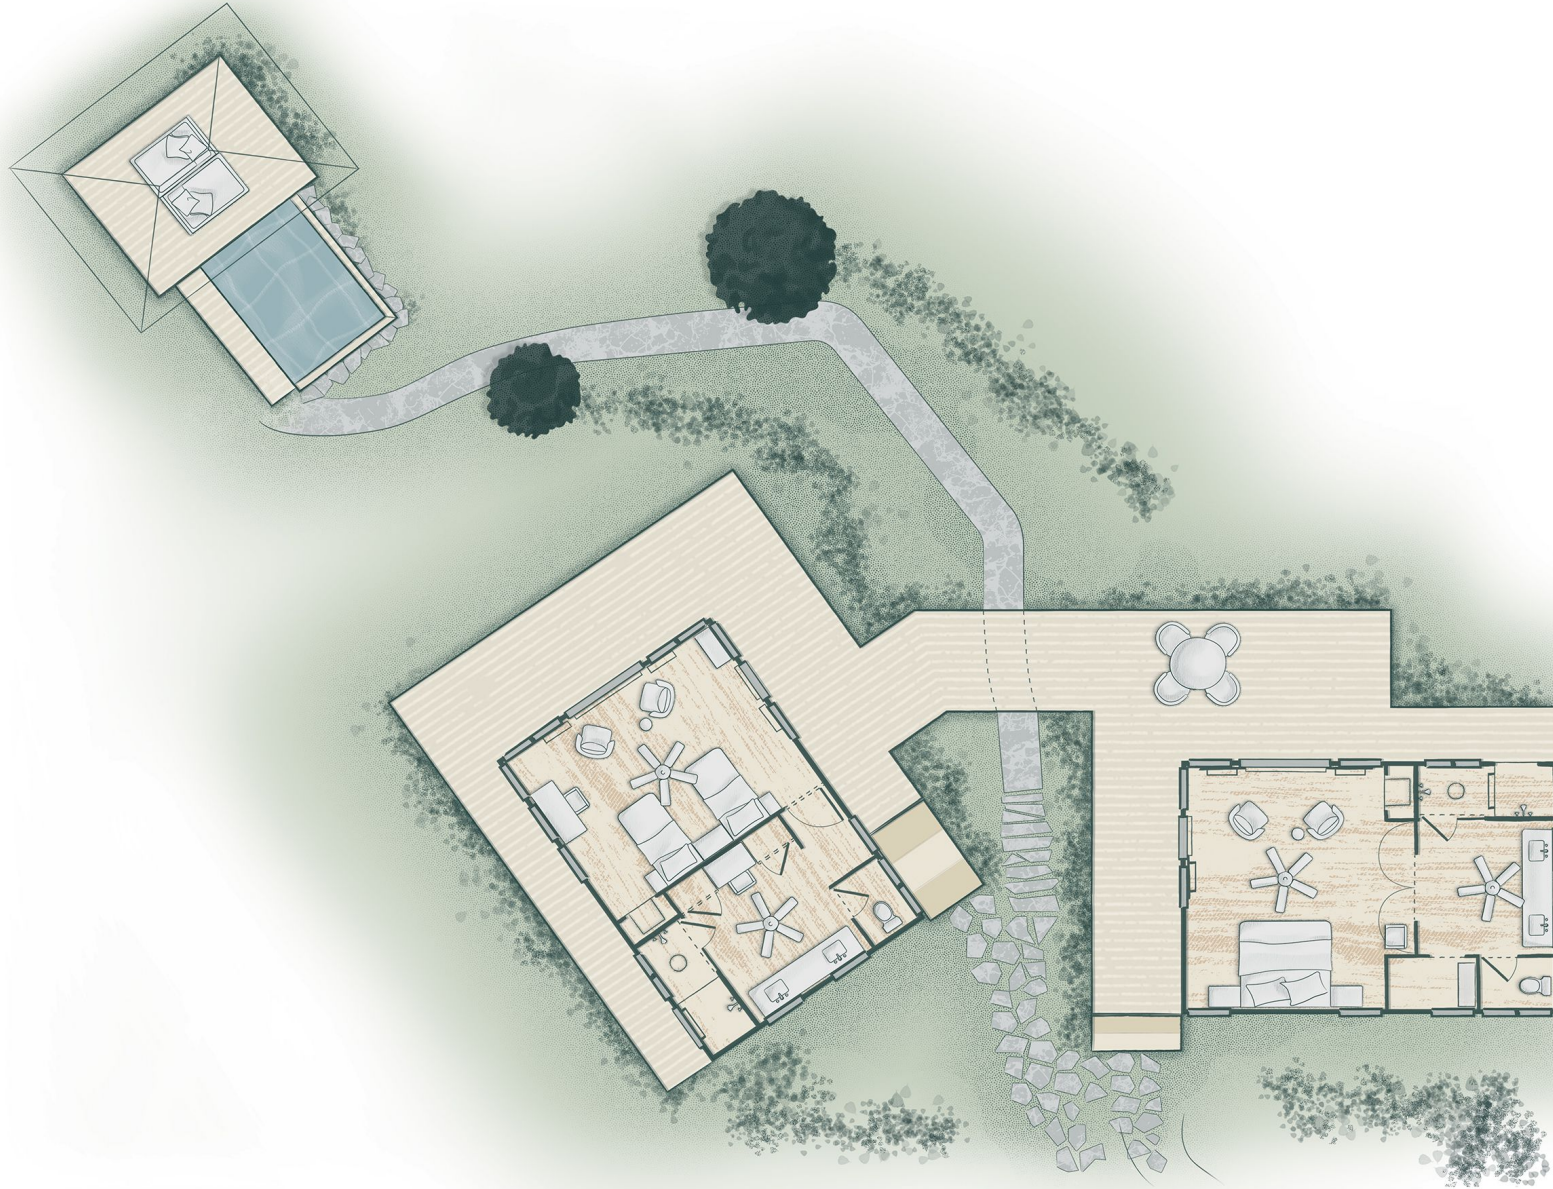

Casita Sombras

250 m2 (including outdoor living area)

2 Bedrooms (2 x King-size beds or 1 x King-size bed & 2 x Twin beds)

Fully air-conditioned / Climate control

Private plunge pool

Occupancy: 4 guests

Ocean View

Islas Secas